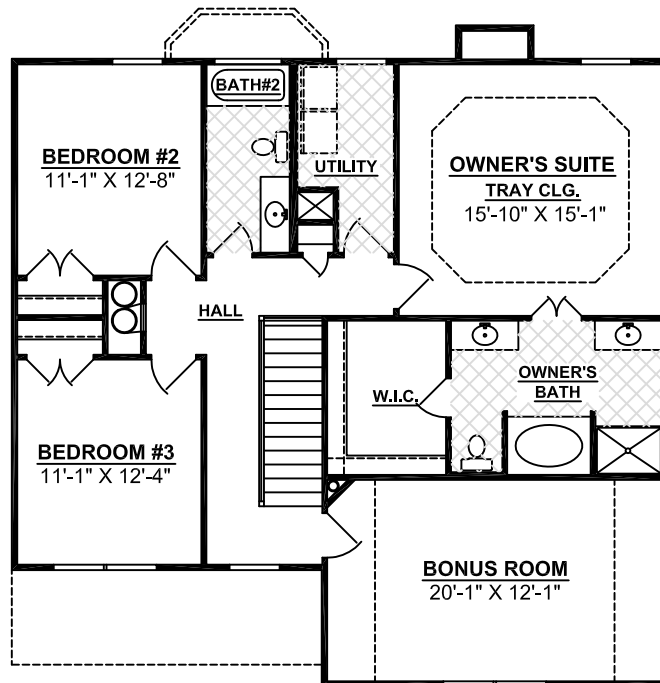

# Heritage Collection 2249 Plan

OPTIONAL COVERED PORCH

39'-4"

DECK / PATIO  
AREA

Second Floor

First Floor

40'-8"

All sizes and dimensions are approximate. All features, designs and prices are subject to change without notice. Floor plans may vary with selected elevations