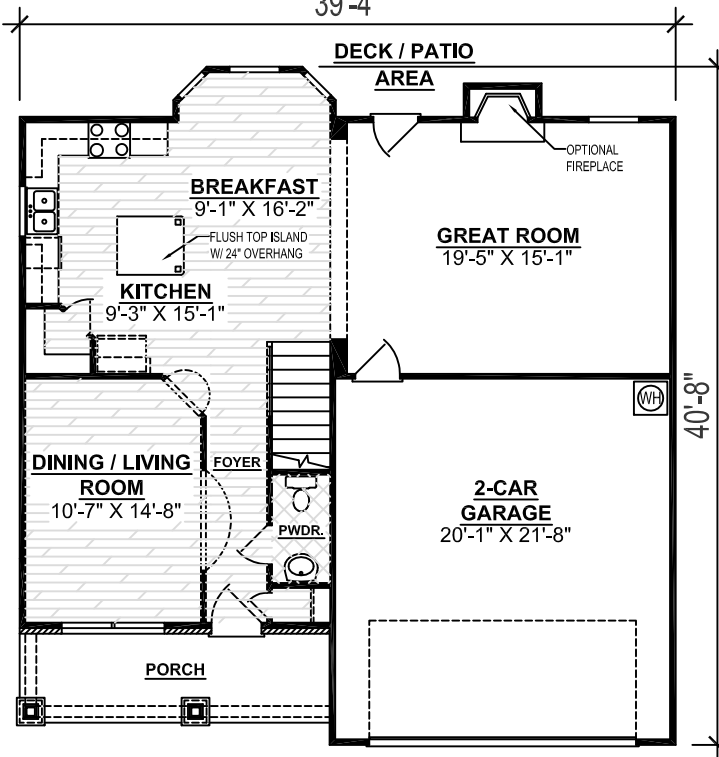

# Heritage Collection 2249 Plan

OPTIONAL COVERED PORCH

39'-4"

DECK / PATIO  
AREA

Second Floor

First Floor

40'-8"

All sizes and dimensions are approximate. All features, designs and prices are subject to change without notice. Floor plans may vary with selected elevations