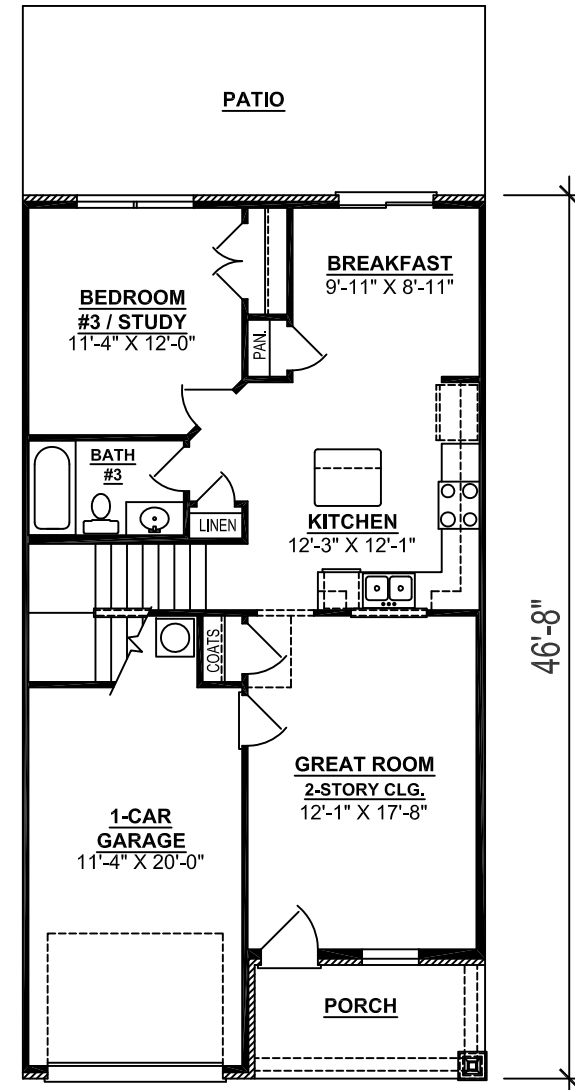

# Stratford Park 1587 Plan

**Approximate Living Area**

First Floor	811
Second Floor	776
<b>Total Heated</b>	<b>1,587</b>

**Second Floor**

**First Floor**

All sizes and dimensions are approximate. All features, designs and prices are subject to change without notice. Floor plans may vary with selected elevations