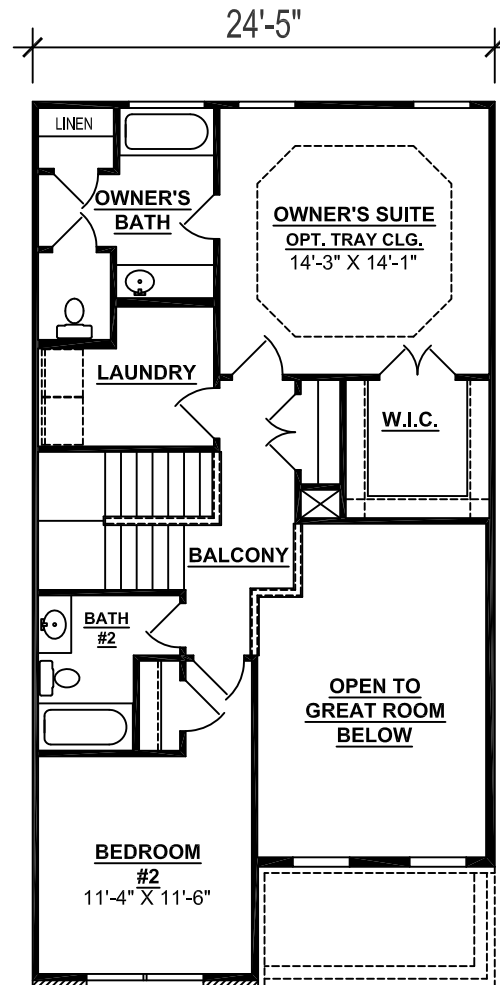

# Stratford Park 1587 Plan

**Approximate Living Area**

First Floor	811
Second Floor	776
<b>Total Heated</b>	<b>1,587</b>

**Second Floor**

**First Floor**

All sizes and dimensions are approximate. All features, designs and prices are subject to change without notice. Floor plans may vary with selected elevations